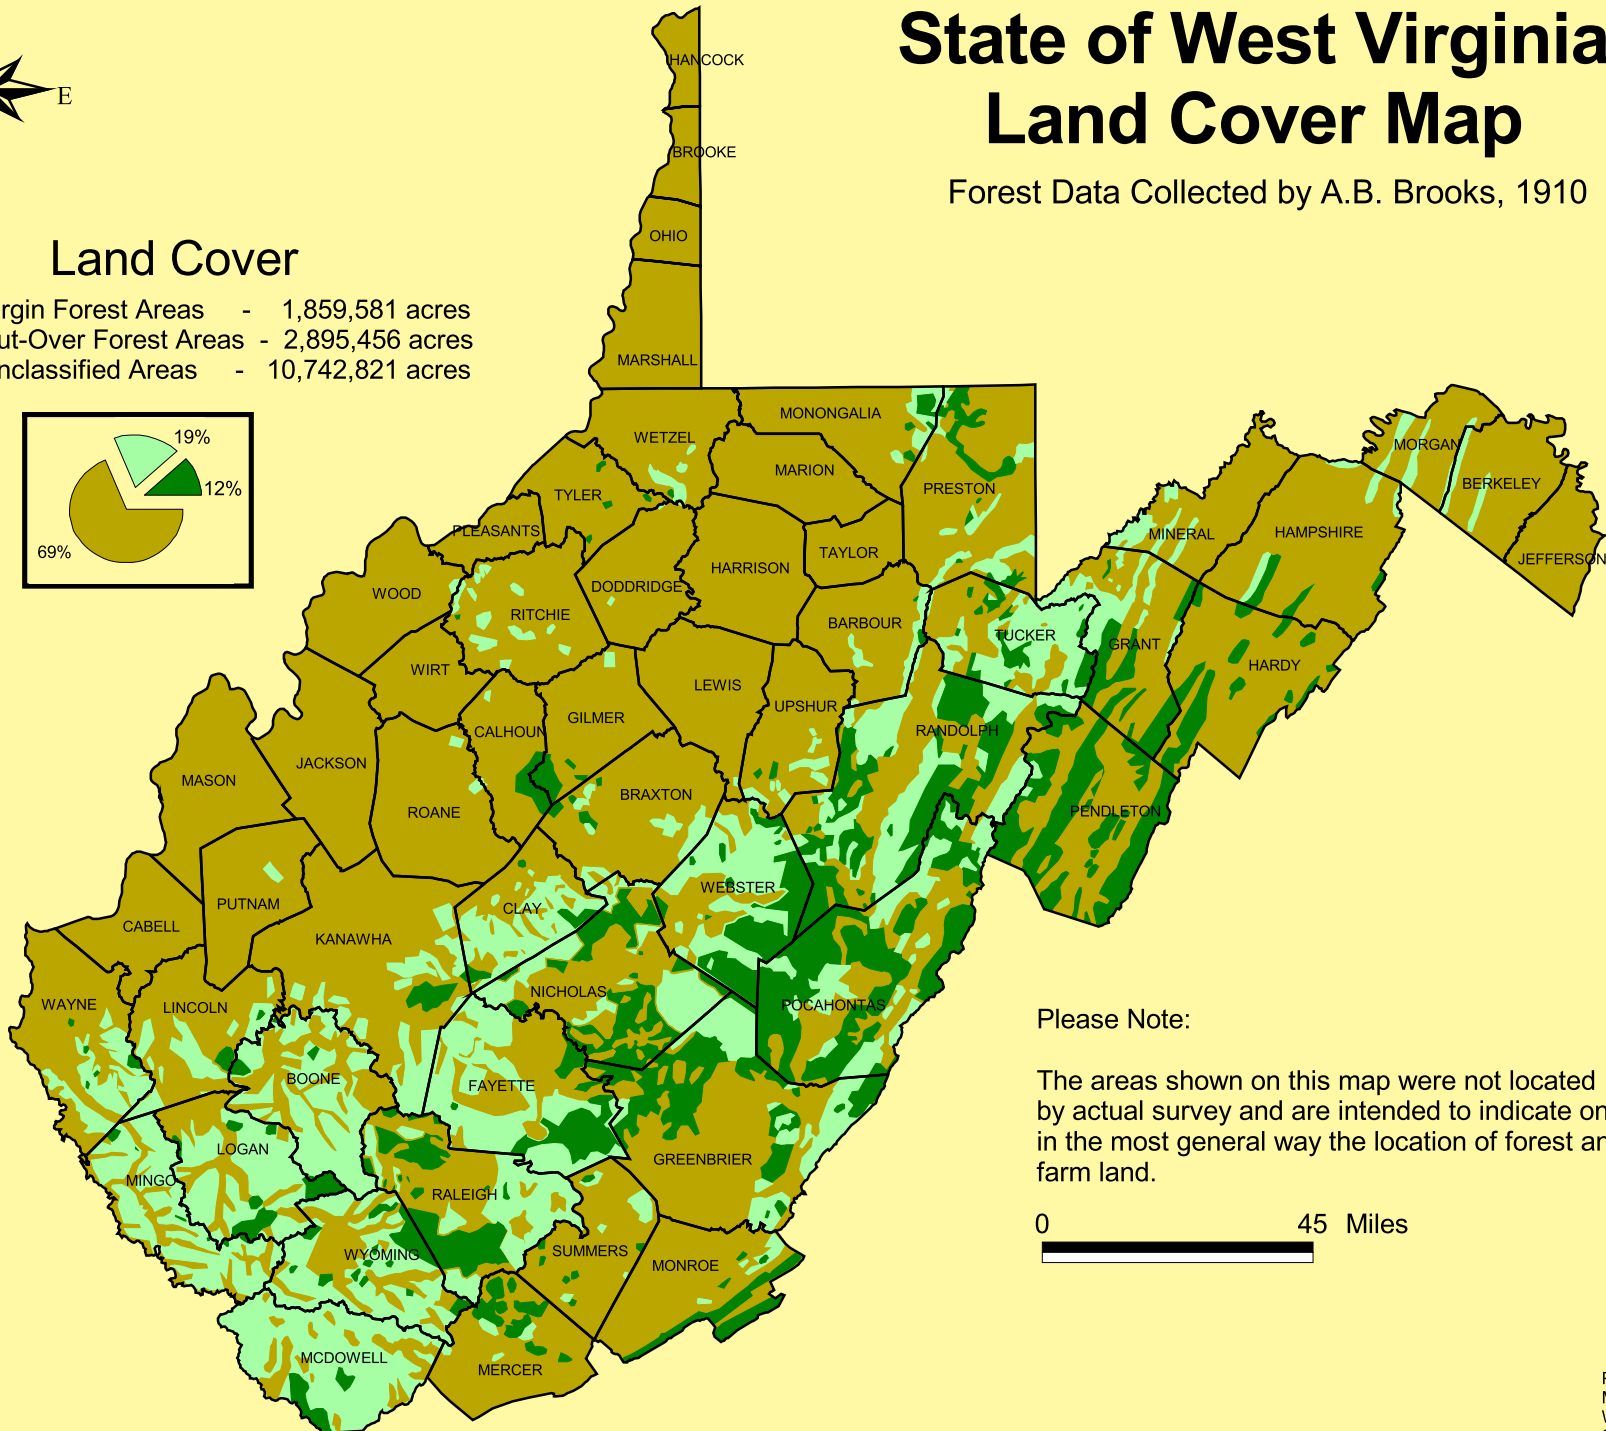

State of West Virginia Land Cover Map

Forest Data Collected by A.B. Brooks, 1910

Land Cover

- Virgin Forest Areas - 1,859,581 acres
- Cut-Over Forest Areas - 2,895,456 acres
- Unclassified Areas - 10,742,821 acres

Please Note:

The areas shown on this map were not located by actual survey and are intended to indicate only in the most general way the location of forest and farm land.